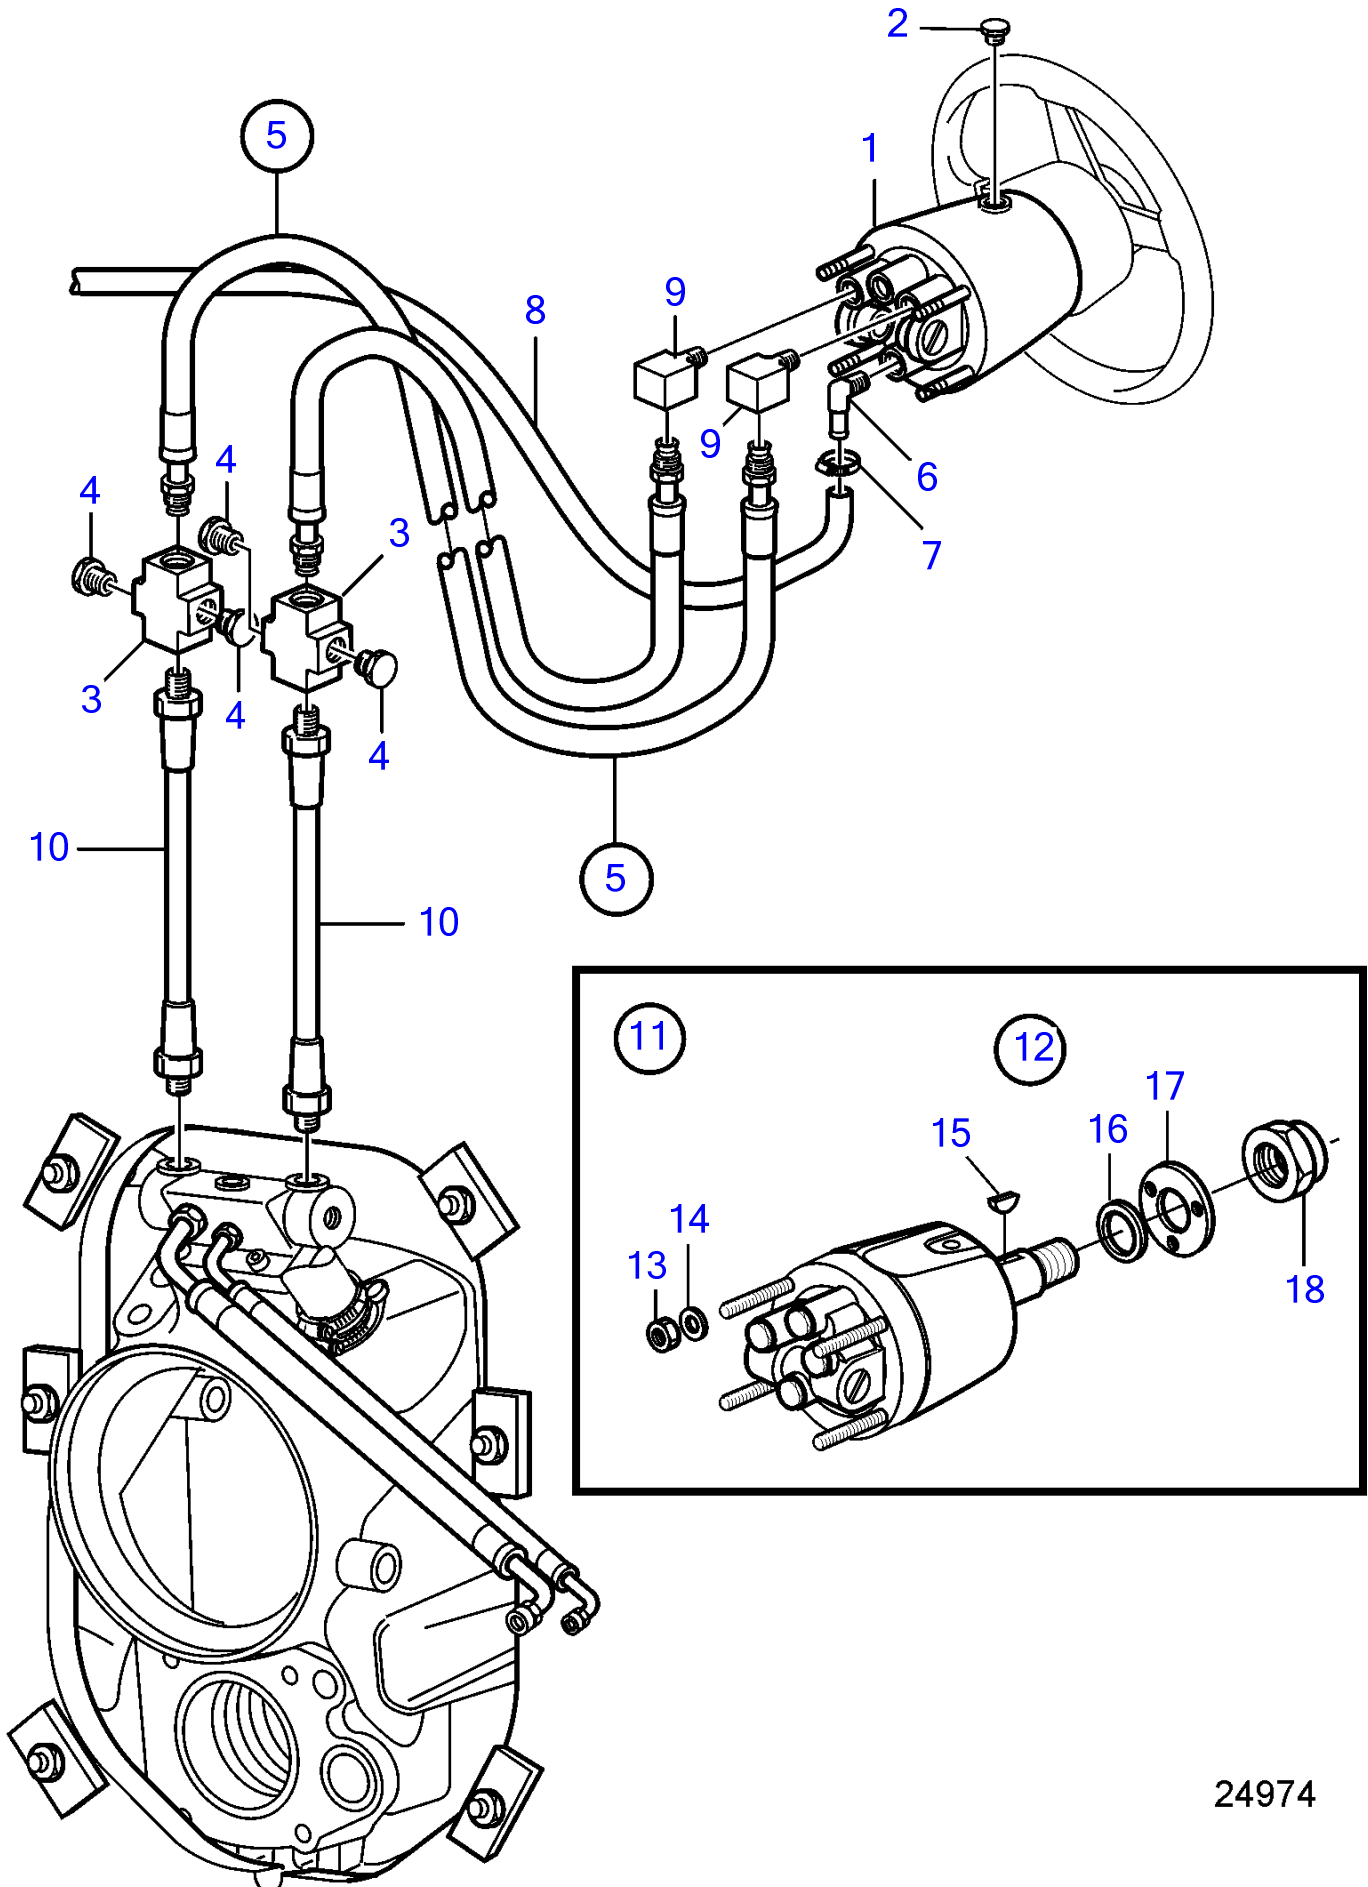

D4-210A-A, D4-225I-B, D4-225A-C, D4-225A-D, D4-260A-A, D4-260A-B, D4-260A-C, D4-260A-D, D4-300A-A, D4-300A-C, D4-300A-D, D4-225A-E, D4-260A-E, D4-300A-E

24974

D4-210A-A, D4-225I-B, D4-225A-C, D4-225A-D, D4-260A-A, D4-260A-B, D4-260A-C, D4-260A-D, D4-300A-A, D4-300A-C, D4-300A-D, D4-225A-E, D4-260A-E, D4-300A-E

REF	PART NO.	QTY	DESCRIPTION	NOTES
1	21349962	1	Pump	Std, (888154)
	21349964	1	Pump	Tilt, (888155)
2	889171	1	Plug	Alt
	3588306	1	Plug, air venting	Alt
3	990205	2	X-nipple	
4	984377	4	Plug	
5	889150	1	Hose	L=0.5m
	889151	1	Hose	L=2,0m
	889152	1	Hose	L=13.0' (4.0m)
	889153	1	Hose	L=4,5m
	889154	1	Hose	L=5.0m
	889155	1	Hose	L=18.0' (5.5m)
	889156	1	Hose	L=6.0m
	889157	1	Hose	L=6,5m
	889158	1	Hose	L=7.0m
	889159	1	Hose	L=7,5m
	889160	1	Hose	L=8.0m
	889161	1	Hose	L=28.0' (8.5m)
	889162	1	Hose	L=9.0m
	889163	1	Hose	L=9,5m
	889164	1	Hose	L=10,0m
	889165	1	Hose	L=10,5m
	889167	1	Hose	L=11.0m
	(889168)	1	Hose	Obsolete part, L=11,5m
	889169	1	Hose	L=12,0m
6		1	• Hose nipple	
7	961663	2	• Hose clamp	
8		1	• Hose	
		1	• Return hose	
9		2	• Fitting	
10	888202	2	Hose assembly	
11	21349962	1	Pump	
12	21384615	1	• Service kit	
13		4	• • Washer	
14		4	• • Nut	
15		1	• • Key	
16		1	• • Ring	
17		1	• • Sealing plate	
18		1	• • Nut	